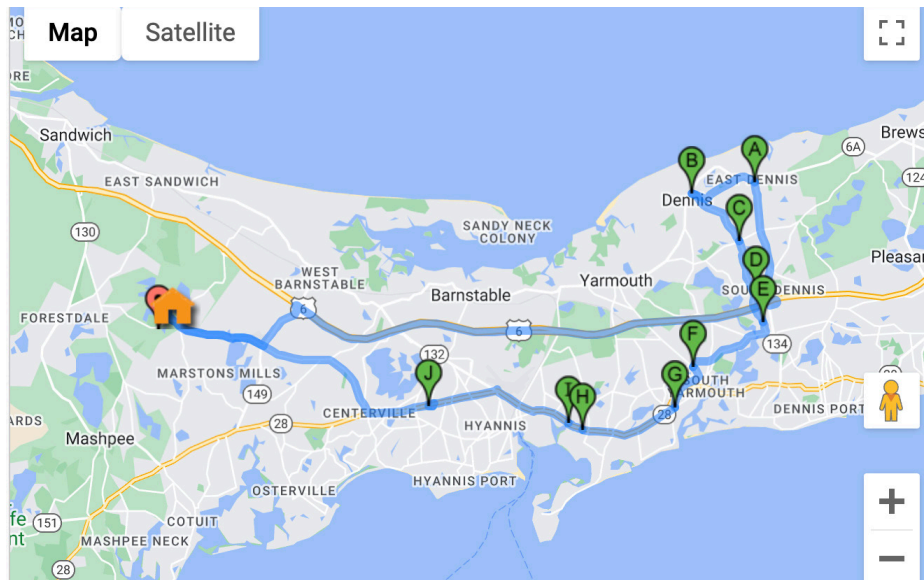

Sign up for camp today at YMCACAPECOD.ORG/CAMPS

OWL BUS

Towns served:
Dennis, Yarmouth, Hyannis

Stop

- A. Lost Dog Pub**
1374 MA-134, South Dennis, MA
- B. Dennis Memorial Library**
1020 Old Bass River Rd, Dennis, MA
- C. Old Bass River and Setucket Rd**
Old Bass River and Setucket Rd, Dennis, MA
- D. Johnny A Kelly Recreation Area**
180 Old Bass River Rd, Dennis, MA
- E. Cape Cod Rail Trail Parking, Main St, Dennis**
505 Main St, South Dennis
- F. Tennis Courts at Station Ave. & Regional Ave**
Station Ave. & Regional Ave, Yarmouth, MA
- G. Wood Road and Old Main Street**
Wood Road and Old Main Street, Yarmouth, MA
- H. Route 28 and Lewis Rd**
Route 28 and Lewis Rd, Yarmouth, MA
- I. AM: Salvation Army – 174 Main St., W. Yarmouth, MA**
PM: Tasty Buffet Parking Lot – 228 MA-28, Yarmouth, MA
- J. Barnstable Intermediate School**
895 Falmouth Rd, Hyannis, MA

AM – Pick Up	PM – Drop Off
7:45 am	5:15 pm
7:51 am	5:09 pm
7:54 am	5:06 pm
7:57 am	5:03 pm
8:02 am	4:58 pm
8:08 am	4:53 pm
8:12 am	4:49 pm
8:20 am	4:41 pm
8:25 am	4:36 pm
8:35 am	4:26 pm

Sign up for camp today at YMCACAPECOD.ORG/CAMPS

RABBIT BUS

Towns served:
Yarmouth, Barnstable, Sandwich

Stop

- A. Fred Thacher Playground**
Parking Lot on Old Church St, Yarmouth Port, MA
- B. Cummaquid Post Office**
4028 Main Street, Barnstable, MA
- C. Barnstable Village Post Office**
3230 Main Street, Barnstable, MA
- D. Route 149 and 6A**
Route 149 and 6A, West Barnstable, MA
- E. Route 6A and Sandy Neck Road**
Route 6A and Sandy Neck Road, Sandwich, MA
- F. Route 6A and Ploughed Neck Road**
422 Route 6A, East Sandwich, MA
- G. Henry T-Wing School (Beale Ave)**
4 Beale Ave, Sandwich, MA
- H. Canterbury Plaza**
331 Cotuit Road, Sandwich, MA