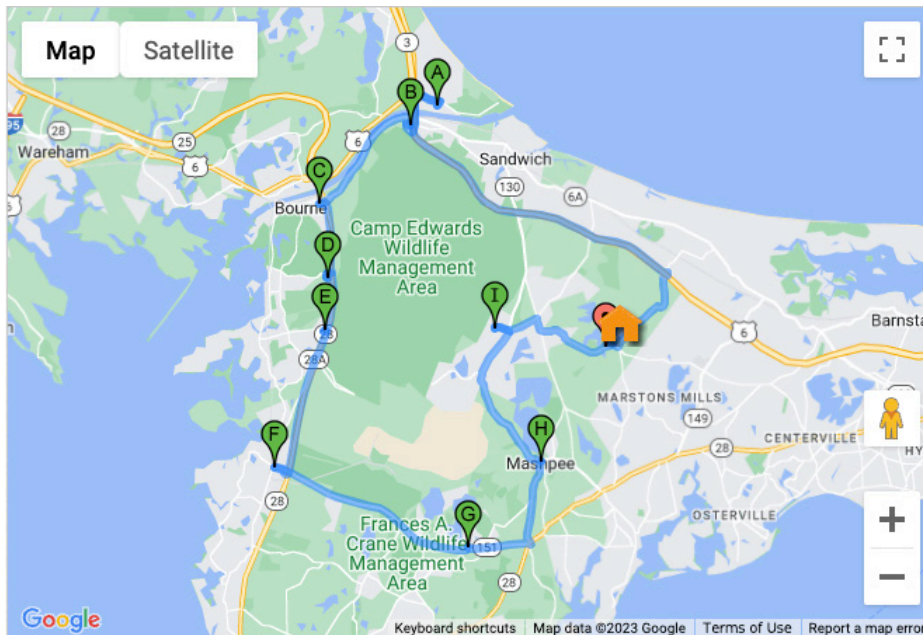

Sign up for camp today at YMCACAPECOD.ORG/CAMPS

GOAT BUS

Towns served:
Bourne, Falmouth, Mashpee, Sandwich

Stop	AM - Pick Up	PM - Drop Off
A. Hoxie Center 30 Williston Road, Sagamore Beach, MA	7:40 am	5:21 pm
B. Market Basket 1 Factory Outlet Way, Bourne, MA	7:50 am	5:11 pm
C. Cape Side Convenience 105 Trowbridge Road, Buzzards Bay, MA	7:57 am	5:04 pm
D. Pizza By Evan 170 Clay Pond Road, Buzzards Bay, MA	8:03 am	4:54 pm
E. Aubuchon Hardware 164 Barlow's Landing Road, Pocasset, MA	8:17 am	4:39 pm
F. Bucatino 7 Nathan Ellis Highway, North Falmouth, MA	8:22 am	4:33 pm
G. Dino's Pizza 401 Nathan Ellis Highway, Mashpee, MA	8:33 am	4:28 pm
H. Mashpee Town Hall 16 Great Neck Road North, Mashpee, MA	8:38 am	4:23 pm
I. Forestdale School 151 Route 130, Forestdale, MA	8:55 am	4:10 pm

RABBIT BUS

Towns served:
Yarmouth, Barnstable, Sandwich

Stop

- A. Fred Thacher Playground**
Parking Lot on Old Church St, Yarmouth Port, MA
- B. Cummaquid Post Office**
4028 Main Street, Barnstable, MA
- C. Barnstable Village Post Office**
3230 Main Street, Barnstable, MA
- D. Route 149 and 6A**
Route 149 and 6A, West Barnstable, MA
- E. Route 6A and Sandy Neck Road**
Route 6A and Sandy Neck Road, Sandwich, MA
- F. Route 6A and Ploughed Neck Road**
422 Route 6A, East Sandwich, MA
- G. Henry T-Wing School (Beale Ave)**
4 Beale Ave, Sandwich, MA
- H. Canterbury Plaza**
331 Cotuit Road, Sandwich, MA