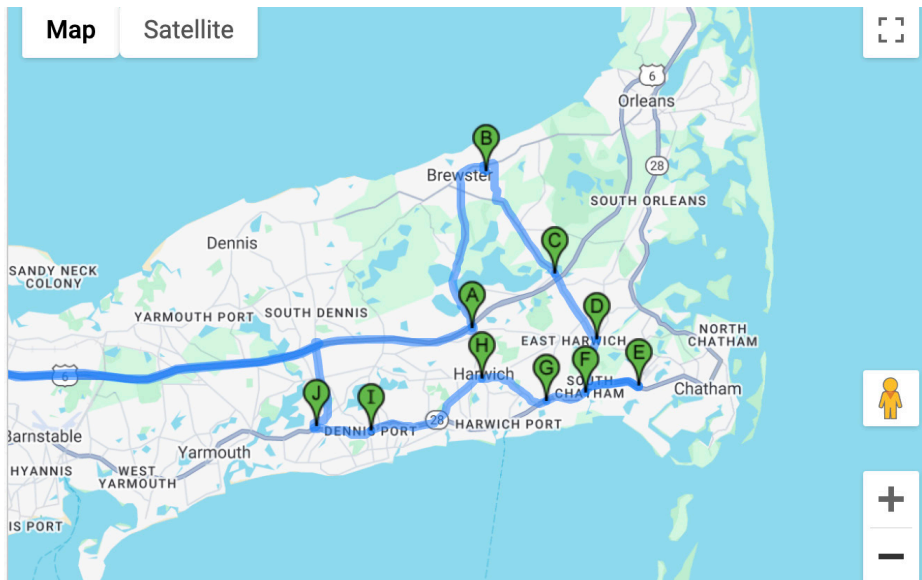

Sign up for camp today at YMCACAPECOD.ORG/CAMPS

TURTLE BUS

Towns served:
Falmouth, Mashpee, Cotuit

Stop	AM - Pick Up	PM - Drop Off
A. North Falmouth Congregational Church 115 Old Main Road, North Falmouth, MA	7:30 am	5:20 pm
B. West Falmouth (Chapoquoit) Firehouse Route 28A and Black Smith Shop Road, Falmouth, MA	7:48 am	5:10 pm
C. Mullen-Hall School Katherine Lee Bates Road, Falmouth, MA	7:58 am	5:00 pm
D. Spring Bards Road and Worcester Court Spring Bards Road and Worcester Court, Falmouth, MA	8:03 am	4:55 pm
E. Teaticket Elementary School 45 Miravista Ave Ext, Falmouth, MA	8:06 am	4:52 pm
F. East Falmouth Elementary 33 Davisville Road, East Falmouth, MA	8:10 am	4:48 pm
G. Stop & Shop - Mashpee Commons 39 Nathan Ellis Highway, Mashpee, MA	8:27 am	4:20 pm
H. Lowell Holly Reservation South Sandwich Road, Mashpee, MA	8:55 am	4:09 pm

Sign up for camp today at YMCACAPECOD.ORG/CAMPS

SHARK BUS

Towns served:
Chatam, Harwich, Dennis, Brewster

Stop	AM – Pick Up	PM – Drop Off
A. Harwich Park & Ride Pleasant Lake Ave., Harwich, MA	7:40 am	5:24 pm
B. Eddy Elementary School 2298 Main St, Brewster, MA	7:48 am	5:18 pm
C. Long Pond Dr. & Rt. 137 Long Pond Dr. & Rt. 28, Harwich, MA	7:56 am	5:12 pm
D. Queen Anne Rd & Rt. 137 Queen Anne Rd & Meetinghouse Rd, Harwich, MA	8:00 am	5:08 pm
E. Ocean State Job Lot 1674 Main St, Chatham, MA	8:04 am	5:04 pm
F. South Chatam Post Office 2455 Main St, South Chatham, MA	8:07 am	4:56 pm
G. South Harwich Post Office 944 MA-28, South Harwich, MA	8:12 am	4:50 pm
H. Route 39 and Oak Street Route 39 & Oak St, Harwich, MA 02645	8:16 am	4:45 pm
I. Barbos Furniture 588 Main St, Dennis Port, MA	8:25 am	4:40 pm
J. Ezra Baker Elementary School 810 MA-28, West Dennis, MA 02670	8:30 am	4:35 pm