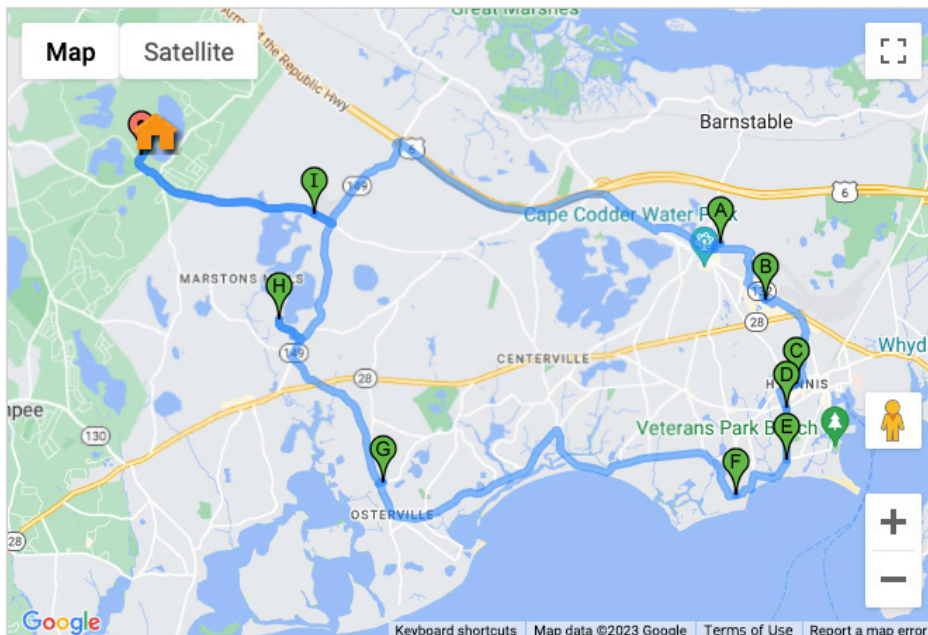

RABBIT BUS

Towns served:
Yarmouth, Barnstable, Sandwich

Stop

- A. Fred Thacher Playground**
Parking Lot on Old Church St, Yarmouth Port, MA
- B. Cummaquid Post Office**
4028 Main Street, Barnstable, MA
- C. Barnstable Village Post Office**
3230 Main Street, Barnstable, MA
- D. Route 149 and 6A**
Route 149 and 6A, West Barnstable, MA
- E. Route 6A and Sandy Neck Road**
Route 6A and Sandy Neck Road, Sandwich, MA
- F. Route 6A and Ploughed Neck Road**
422 Route 6A, East Sandwich, MA
- G. Henry T-Wing School (Beale Ave)**
4 Beale Ave, Sandwich, MA
- H. Canterbury Plaza**
331 Cotuit Road, Sandwich, MA

AM – Pick Up	PM – Drop Off
8:00 am	5:00 pm
8:08 am	4:52 pm
8:12 am	4:48 pm
8:21 am	4:39 pm
8:25 am	4:35 pm
8:28 am	4:32 pm
8:35 am	4:25 pm
8:40 am	4:20 pm

Sign up for camp today at YMCACAPECOD.ORG/CAMPS

SKUNK BUS

Towns served:
Hyannis, Centerville, Osterville, Marstons Mills

Stop	AM – Pick Up	PM – Drop Off
A. BJ’s Parking Lot 420 Attucks Lane, Hyannis, MA	8:05 am	4:58 pm
B. Cape Cod Mall – Target Parking Lot 793 Iyannough Rd, Hyannis, MA	8:11 am	4:53 pm
C. Winter Street and Chestnut Street Winter Street and Chestnut Street, Hyannis, MA	8:16 am	4:47 pm
D. Sea Street and South Street Sea Street and South Street, Hyannis, MA	8:21 am	4:42 pm
E. Sea Street and Gosnold Street 1Sea Street and Gosnold Street, Hyannis, MA	8:24 am	4:39 pm
F. West Hyannisport Post Office West Hyannisport Post Office, Hyannisport, MA	8:30 am	4:33 pm
G. United Methodist Church United Methodist Church, Pond Street, Osterville, MA	8:40 am	4:23 pm
H. Indian Lakes Entrance Mistic Drive and 149, Marstons Mills, MA	8:46 am	4:18 pm
I. Race Lane and Old Mill Road Race Lane and Old Mill Road, Marstons Mills, MA	8:54 am	4:10 pm