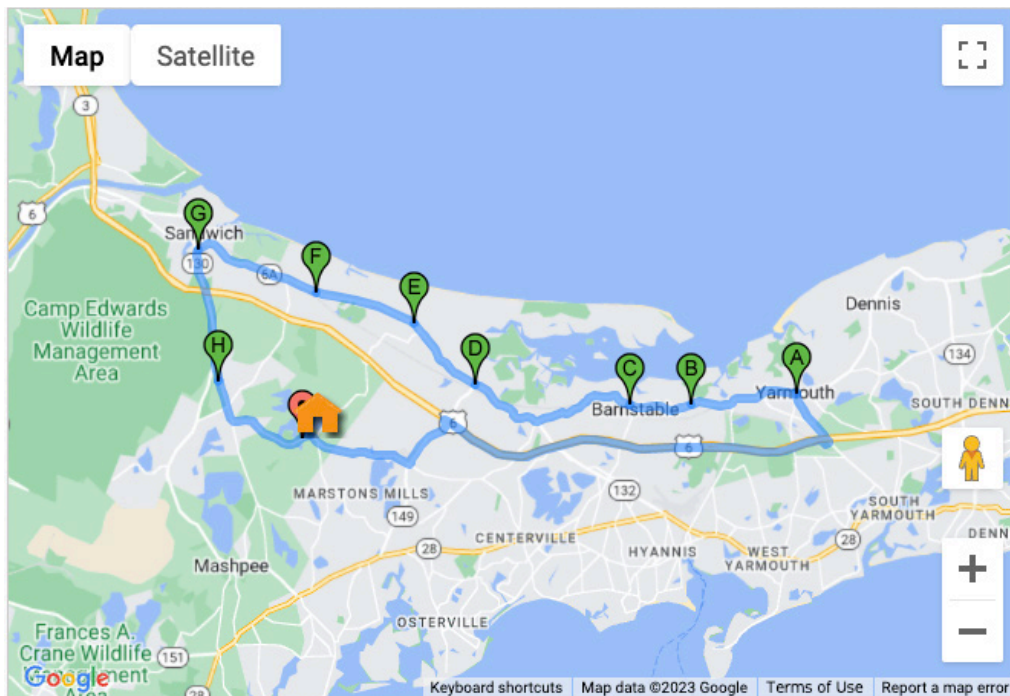

AM – Pick Up	PM – Drop Off
7:45 am	5:15 pm
7:51 am	5:09 pm
7:54 am	5:06 pm
7:57 am	5:03 pm
8:02 am	4:58 pm
8:08 am	4:53 pm
8:12 am	4:49 pm
8:20 am	4:41 pm
8:25 am	4:36 pm
8:35 am	4:26 pm

Sign up for camp today at YMCACAPECOD.ORG/CAMPS

RABBIT BUS

Towns served:
Yarmouth, Barnstable, Sandwich

Stop

- A. Fred Thacher Playground**
Parking Lot on Old Church St, Yarmouth Port, MA
- B. Cummaquid Post Office**
4028 Main Street, Barnstable, MA
- C. Barnstable Village Post Office**
3230 Main Street, Barnstable, MA
- D. Route 149 and 6A**
Route 149 and 6A, West Barnstable, MA
- E. Route 6A and Sandy Neck Road**
Route 6A and Sandy Neck Road, Sandwich, MA
- F. Route 6A and Ploughed Neck Road**
422 Route 6A, East Sandwich, MA
- G. Henry T-Wing School (Beale Ave)**
4 Beale Ave, Sandwich, MA
- H. Canterbury Plaza**
331 Cotuit Road, Sandwich, MA

AM – Pick Up	PM – Drop Off
8:00 am	5:00 pm
8:08 am	4:52 pm
8:12 am	4:48 pm
8:21 am	4:39 pm
8:25 am	4:35 pm
8:28 am	4:32 pm
8:35 am	4:25 pm
8:40 am	4:20 pm

Sign up for camp today at YMCACAPECOD.ORG/CAMPS

SKUNK BUS

Towns served:
Hyannis, Centerville, Osterville, Marstons Mills

Stop	AM – Pick Up	PM – Drop Off
A. BJ’s Parking Lot 420 Attucks Lane, Hyannis, MA	8:05 am	4:58 pm
B. Cape Cod Mall – Target Parking Lot 793 Iyannough Rd, Hyannis, MA	8:11 am	4:53 pm
C. Winter Street and Chestnut Street Winter Street and Chestnut Street, Hyannis, MA	8:16 am	4:47 pm
D. Sea Street and South Street Sea Street and South Street, Hyannis, MA	8:21 am	4:42 pm
E. Sea Street and Gosnold Street 1Sea Street and Gosnold Street, Hyannis, MA	8:24 am	4:39 pm
F. West Hyannisport Post Office West Hyannisport Post Office, Hyannisport, MA	8:30 am	4:33 pm
G. United Methodist Church United Methodist Church, Pond Street, Osterville, MA	8:40 am	4:23 pm
H. Indian Lakes Entrance Mistic Drive and 149, Marstons Mills, MA	8:46 am	4:18 pm
I. Race Lane and Old Mill Road Race Lane and Old Mill Road, Marstons Mills, MA	8:54 am	4:10 pm