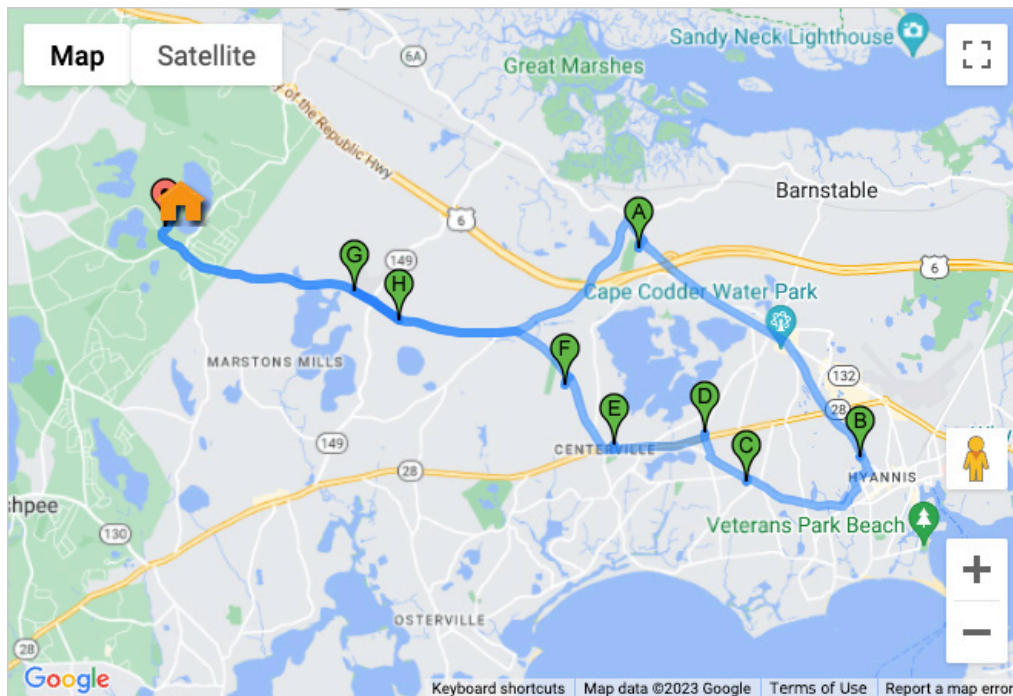

YMCACAPECOD.ORG/CAMPS

THE BEST SUMMER
EVER
STARTS AT
YMCA CAPE COD

GARFIELD BUS

Towns served:
Hyannis, Centerville, Marstons Mills

Stop	AM - Pick Up	PM - Drop Off
A. Lyndon P Lorusso YMCA 2245 Iyannough Road, West Barnstable, MA	8:15 am	4:52 pm
B. Barnstable Community Innovation School 165 Bearses Way, Hyannis, MA	8:25 am	4:43 pm
C. Star Market 625 West Main Street, Hyannis, MA	8:31 am	4:38 pm
D. Strawberry Hill Road and Wequaquet Lane Strawberry Hill Road & Wequaquet Lane, Centerville, MA	8:33 am	4:34 pm
E. Centerville Food Shop/T's Deli 1638 Falmouth Road, Centerville, MA	8:44 am	4:23 pm
F. Old Stage Road and Thoreau Drive Old Stage Road and Thoreau Drive, Centerville, MA	8:48 am	4:20 pm
G. Race Lane and Walnut Street Race Lane and Walnut Street, Marstons Mills, MA	8:51 am	4:18 pm
H. Race Lane and Willimantic Drive Race Lane and Willimantic Drive, Marstons Mills, MA	8:53 am	4:15 pm

RABBIT BUS

Towns served:
Yarmouth, Barnstable, Sandwich

Stop

- A. Fred Thacher Playground**
Parking Lot on Old Church St, Yarmouth Port, MA
- B. Cummaquid Post Office**
4028 Main Street, Barnstable, MA
- C. Barnstable Village Post Office**
3230 Main Street, Barnstable, MA
- D. Route 149 and 6A**
Route 149 and 6A, West Barnstable, MA
- E. Route 6A and Sandy Neck Road**
Route 6A and Sandy Neck Road, Sandwich, MA
- F. Route 6A and Ploughed Neck Road**
422 Route 6A, East Sandwich, MA
- G. Henry T-Wing School (Beale Ave)**
4 Beale Ave, Sandwich, MA
- H. Canterbury Plaza**
331 Cotuit Road, Sandwich, MA