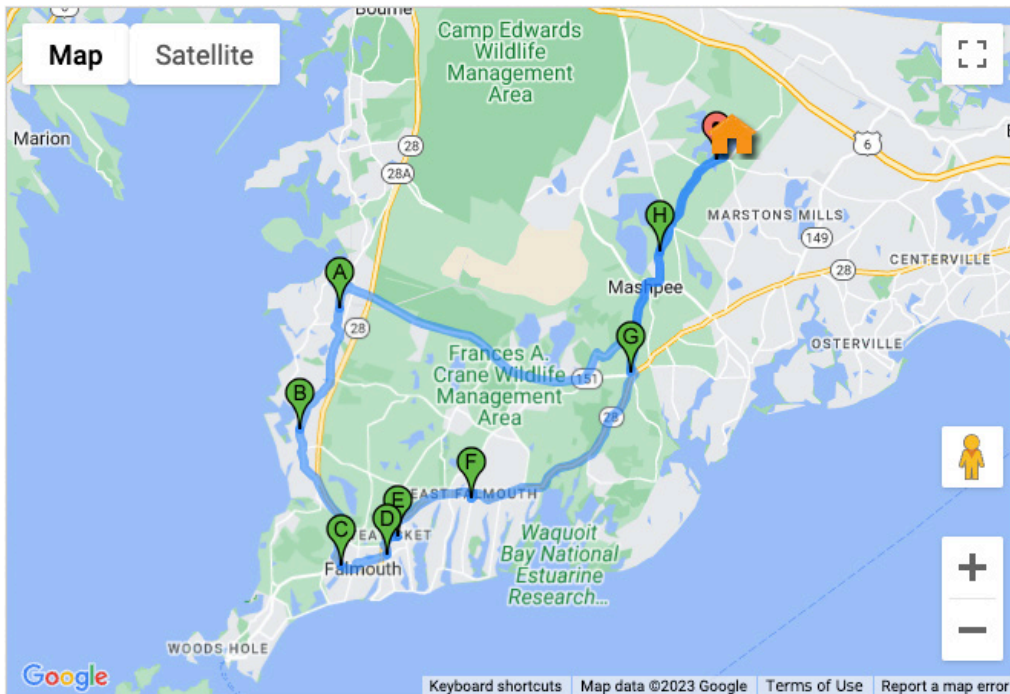

Sign up for camp today at YMCACAPECOD.ORG/CAMPS

TURTLE BUS

Towns served:
Falmouth, Mashpee, Cotuit

Stop	AM - Pick Up	PM - Drop Off
A. North Falmouth Congregational Church 115 Old Main Road, North Falmouth, MA	7:30 am	5:20 pm
B. West Falmouth (Chapoquoit) Firehouse Route 28A and Black Smith Shop Road, Falmouth, MA	7:48 am	5:10 pm
C. Mullen-Hall School Katherine Lee Bates Road, Falmouth, MA	7:58 am	5:00 pm
D. Spring Bards Road and Worcester Court Spring Bards Road and Worcester Court, Falmouth, MA	8:03 am	4:55 pm
E. Teaticket Elementary School 45 Miravista Ave Ext, Falmouth, MA	8:06 am	4:52 pm
F. East Falmouth Elementary 33 Davisville Road, East Falmouth, MA	8:10 am	4:48 pm
G. Stop & Shop - Mashpee Commons 39 Nathan Ellis Highway, Mashpee, MA	8:27 am	4:20 pm
H. Lowell Holly Reservation South Sandwich Road, Mashpee, MA	8:55 am	4:09 pm

Sign up for camp today at YMCACAPECOD.ORG/CAMPS

SHARK BUS

Towns served:
Chatam, Harwich, Dennis, Brewster

Stop	AM – Pick Up	PM – Drop Off
A. Harwich Park & Ride Pleasant Lake Ave., Harwich, MA	7:40 am	5:24 pm
B. Eddy Elementary School 2298 Main St, Brewster, MA	7:48 am	5:18 pm
C. Long Pond Dr. & Rt. 137 Long Pond Dr. & Rt. 28, Harwich, MA	7:56 am	5:12 pm
D. Queen Anne Rd & Rt. 137 Queen Anne Rd & Meetinghouse Rd, Harwich, MA	8:00 am	5:08 pm
E. Ocean State Job Lot 1674 Main St, Chatham, MA	8:04 am	5:04 pm
F. South Chatam Post Office 2455 Main St, South Chatham, MA	8:07 am	4:56 pm
G. South Harwich Post Office 944 MA-28, South Harwich, MA	8:12 am	4:50 pm
H. Route 39 and Oak Street Route 39 & Oak St, Harwich, MA 02645	8:16 am	4:45 pm
I. Barbos Furniture 588 Main St, Dennis Port, MA	8:25 am	4:40 pm
J. Ezra Baker Elementary School 810 MA-28, West Dennis, MA 02670	8:30 am	4:35 pm